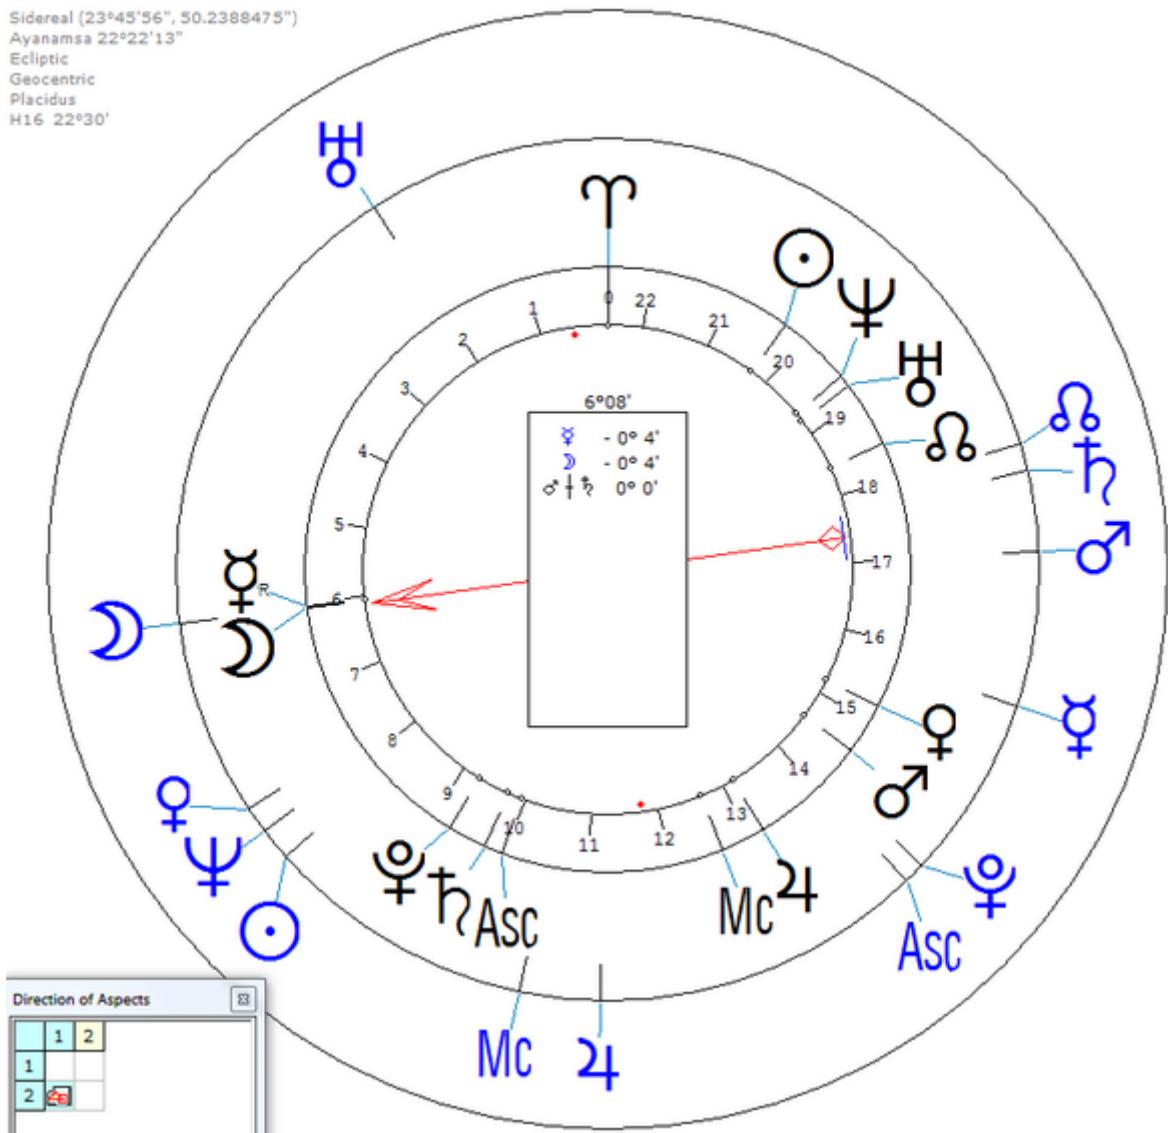

Progressed Lunar Return (Harmonic 16)

$$\text{Lunar } \text{♁}/\text{♄} = \text{♃}_n = \text{♁}_n$$

Boyer, Charles

28 August 1899 Mon 17:15 (GMT+0:09) 44n37 2e02
Figeac, France

Sidereal (23°45'56", 50.2388475")

Ayanamsa 22°22'13"

Ecliptic

Geocentric

Placidus

H16 22°30'